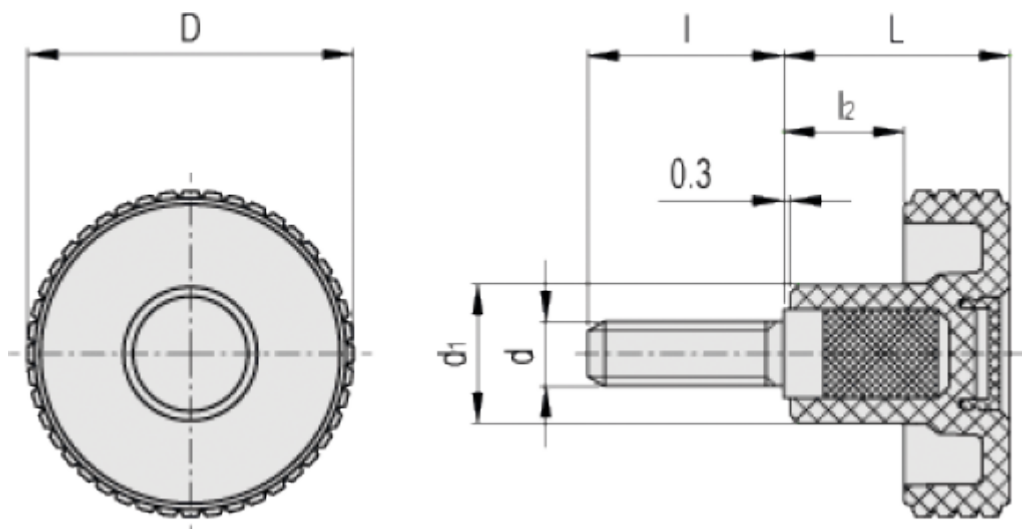

Article number: 23020345213

Description: E+G Knurled knob MBT.60 p-M10x20-C3, Grey

## Measures

D	= 61
d1	= 23
d6g	= M10
L	= 39
l	= 20
l2	= 18.5